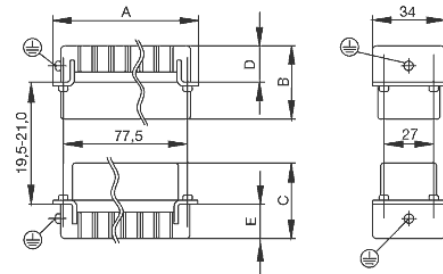

Weidmüller Interface GmbH & Co. KG
Klingenbergstraße 16
D-32758 Detmold
Germany
Fon: +49 5231 14-0
Fax: +49 5231 14-292083
www.weidmueller.com

Drawings

Tightening torques and screwing tools

Screw size	Connector type	Dia. tightening torque in Nm	Recommended blade inserts and AF size for hexagon socket
M 2.5	Signal contacts		
	S 6/6	0.5 - 0.55	SD 0.6 x 3.5 mm or PZ0
	S 6/12	0.5 - 0.55	SD 0.6 x 3.5 mm or PZ0
M 2.9 x 0.5	Fastening screws		
	HQ 4/2	0.8 (plastic) / 1.1 (metal)	SD 0.6 x 3.5 mm or PH0
	HQ 8	0.8 (plastic) / 1.1 (metal)	SD 0.6 x 3.5 mm or PH0
	HQ 17	0.8 (plastic) / 1.1 (metal)	SD 0.6 x 3.5 mm or PH0
M 3	Contact screws		
	HA 3	0.5 - 0.55	SD 0.5 x 3.0 mm
	HA 4	0.5 - 0.55	SD 0.5 x 3.0 mm
	HA 10 bis HA 48	0.5 - 0.55	SD 0.6 x 3.5 mm or PH0
	HE	0.5 - 0.55	SD 0.6 x 3.5 mm or PZ0
	HVE	0.5 - 0.55	SD 0.6 x 3.5 mm or PZ0
	Signal contacts:		
	S 4/2	0.5 - 0.55	SD 0.6 x 3.5 mm or PZ0
	S 4/8	0.5 - 0.55	SD 0.6 x 3.5 mm or PZ0
	PE connection via female contact		
	S 4	0.5 - 0.8	SD 0.6 x 3.5 mm
	ConCept modular frame, metal	0.5 - 0.55	SD 0.6 x 3.5 mm
	PE terminal		
	HQ 5	0.5 - 0.55	SD 0.6 x 3.5 or 0.8 x 4 mm
	HQ 7	0.5 - 0.55	SD 0.6 x 3.5 or 0.8 x 4 mm
	Fastening screws	0.5 - 0.55	SD 0.6 x 3.5 mm or PZ0
	Guide pin	0.5 - 0.55	SD 0.6 x 3.5 mm or PZ0
	Guide bush	0.5 - 0.55	SD 0.6 x 3.5 mm or PZ0
	Coding pins	0.5 - 0.55	SD 0.6 x 3.5 mm or PZ0
	M 4	Contact screws	
HSB		1.2 - 1.5	SD 0.6 x 3.5 or 0.8 x 4 mm or PZ1
PE connection via male contact			
S 4		0.5 - 0.8	SD 0.6 x 3.5 mm
ConCept modular frame, metal		1.2 - 1.5	SD 0.6 x 3.5 mm
PE terminal			
HA		1.2 - 1.5	SD 0.6 x 3.5 or 0.8 x 4 mm or PH1
HE		1.2 - 1.5	SD 0.6 x 3.5 or 0.8 x 4 mm or PH1
HEE		1.2 - 1.5	SD 0.6 x 3.5 or 0.8 x 4 mm or PH1
HVE		1.2 - 1.5	SD 0.6 x 3.5 or 0.8 x 4 mm or PH1
HD		1.2 - 1.5	SD 0.6 x 3.5 or 0.8 x 4 mm or PZ1
HDD		1.2 - 1.5	SD 0.6 x 3.5 or 0.8 x 4 mm or PZ1
S 6/6 (for signal contacts)		1.2 - 1.5	0.8 x 4 mm or PZ1
ConCept modular frame, plastic		1.2 - 1.5	0.8 x 4 mm or PZ1
M 5		PE terminal	
	HSB	2 - 2.5	SD 1 x 5.5 mm or PZ2
	S 4/0 (Screw connection)	2 - 2.5	SD 1.2 x 6.5 mm or PH2
	S 4/0 (Axial screw connection)	2 - 2.5	SD 0.8 x 4 mm or PZ 2
	S 4/2	2 - 2.5	SD 1.2 x 6.5 mm or PH2
	S 4/8	2 - 2.5	SD 1.2 x 6.5 mm or PH2
	S 6/12	2 - 2.5	SD 0.8 x 4 mm or PZ 2
	S 6/36	2 - 2.5	SD 1.2 x 6.5 mm or PH2
	S 8/24	2 - 2.5	SD 1.2 x 6.5 mm or PH2
	S 12/2	2 - 2.5	SD 1.2 x 6.5 mm or PH2
	M 6	Power contacts	
S 4/0 (Screw connection)		1.2 (1.5 mm ²) / 2 (2.5 mm ²) / 3 (4-16 mm ²)	SD 0.8 x 4 mm
S 4/2		1.2 (1.5 mm ²) / 2 (2.5 mm ²) / 3 (4-16 mm ²)	SD 0.8 x 4 mm
S 4/8		1.2 (1.5 mm ²) / 2 (2.5 mm ²) / 3 (4-16 mm ²)	SD 0.8 x 4 mm
M 7 x 0.75	Power contacts		
	S 4	1.1 - 1.7	SW 2
	S 6/6 (+ PE)	6 - 8	SW 4
M 8 x 0.75	Power contacts		
	S 6/12	1.1 - 1.7	SW 2
	S 8/0 (+ PE)	6 (10-16 mm ²) - 7 (25 mm ²)	SW 4
M10 x 1	Power contacts		
	S 4/0 (Axial connection)	2 - 3	SW 3